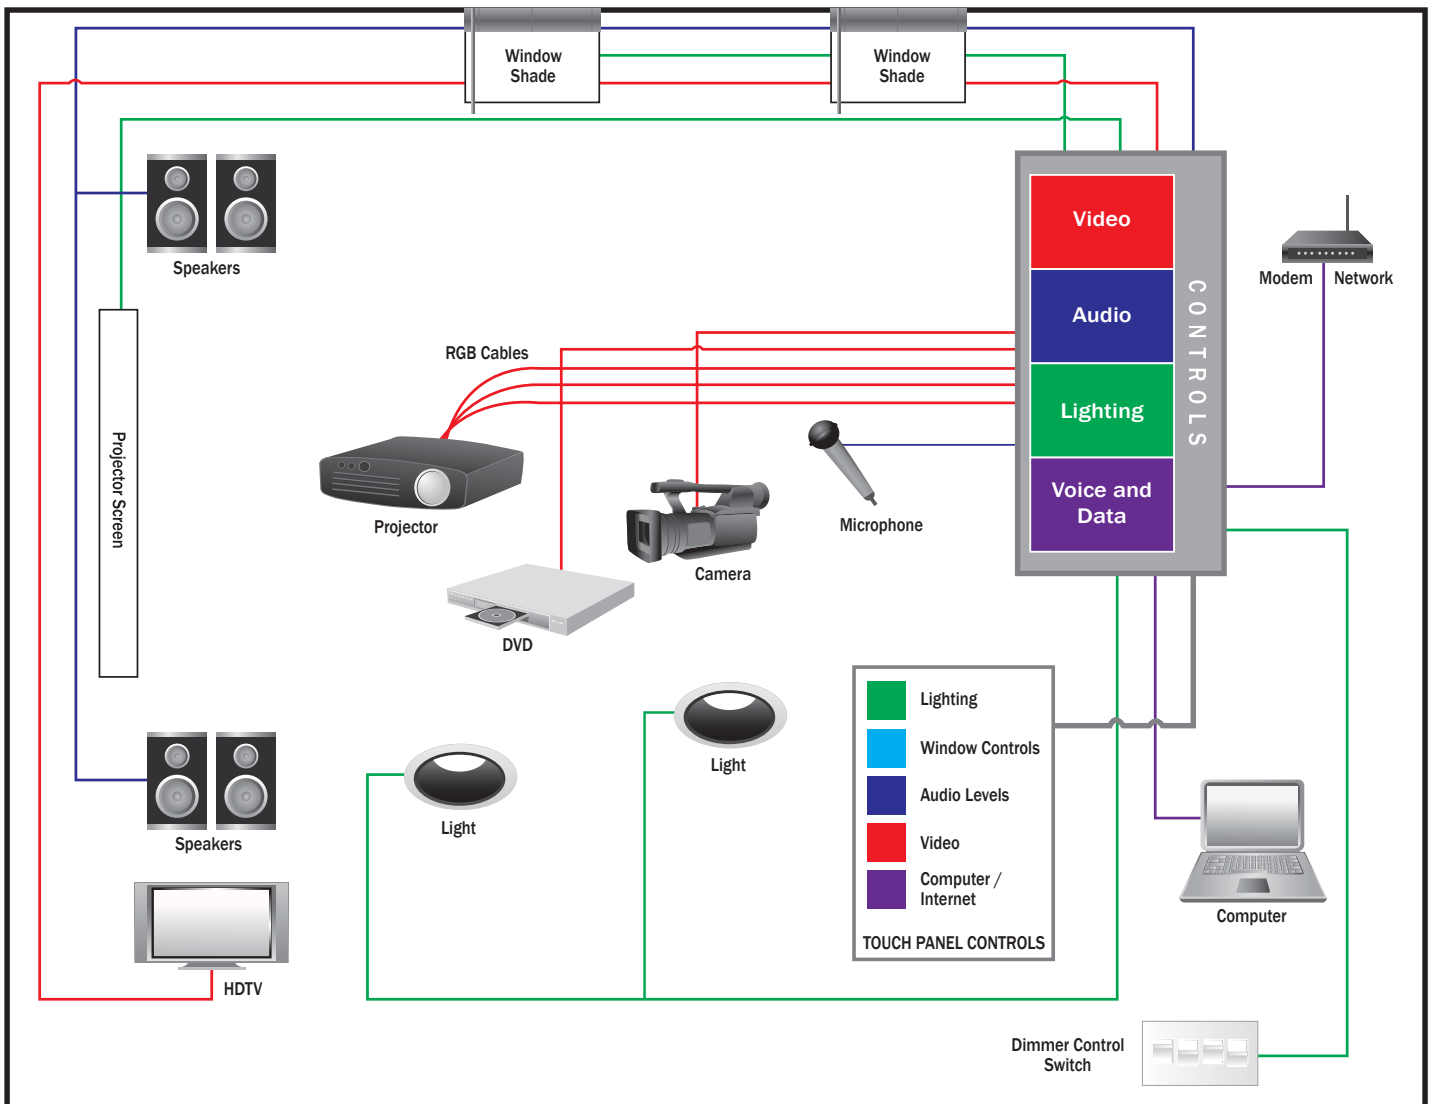

### CCTV RG 59 and RG 11 Ratings

Cable Solution	Description
C8029	RG 6 + 18/2 Unshielded CATV/CM
C8031	RG 6/U SBC/95% + 18/2 Unshielded Pair CMP Plenum
495035	RG 6/U 18 AWG SBC 95% BC CMP Plenum
395058	RG 11 SBC/95% BC Braid CM
495015	RG 11 SBC/95% BC Braid CMP Plenum
C1103	RG 59 BC/95% BC Braid CATV/CM
C1142	RG 59 SBC/95% BC Braid CATV/CM
C8025	RG 59/U STR (7/30) BC/95% + 22/2 SH Pair CCTV/CM
C8027	RG 59 + 18/2 Shielded CATV/CM
C8028	RG 59 + 18/2 Unshielded CATV/CM
C8030	RG 59/U SBC/95% + 18/2 Unshielded Pair CCTV Plenum
495028	RG 59 SBC/95% BC Braid CMP Plenum

## Sheer Wire™ Lighting Control and Touch Panel Systems

Cable Solution	Description
1618SVA1	18/4 16/30 BC 20 AWG 10/30 + 16/1 PR 26/30 BC (UL) CL3R
1822AXL0	22/1PR 7/30 + 18/2 7/26 (UL) CL3R FT-4
1822CCD8	Touch Panel Composite: 1 Control Element + 2 5e Elements
1822CCT8	Touch Panel Composite: 1 Control Element + 2 5e Elements + 2 RG 6
1822CDC8	22C 5E: (1) 18/22CRT-89/04, (1) 181VQ6-09, 1181VQ6-00, (2) Cat 5e
1822CRT8	Comp 4C 2E: 22/1PR 7/30 BC 24 AWG 7/32 TC Drain + 1/2C 7/26 BC (UL) CL3R
1822KYP1	Comp 4C 2E: 18/2C 16/30 BC + 22/1PR 7/30 BC Shielded
182LUTDS	18/2 7/26 BC PVC NYLON (UL) TC for Lutron Dimmer & Switch
184LUTDS	18/4 7/26 BC PVC Nylon O/A AM SHLD 20 AWG 7/36 TC Drain PVC
222LUTDS	22/2 7/30 BC PVC O/A AM SHLD 24 AWG 7/32 TC Drain PVC
164LTCH0	16/4 65/34 BC .012" PVC Lite Touch
224SLTCH	22/4 7/30 BC .015 PVC, O/A AM SHLD, 24 7/32 TC Drain/A 0.35 PVC Lite Touch
EF24C0021000	24/2 Conductor Shielded Low Cap Type CMP

### Applications:

Lighting Controls  
 Window Controls  
 Audio Level Controls  
 Video Controls  
 Computer/Internet Controls