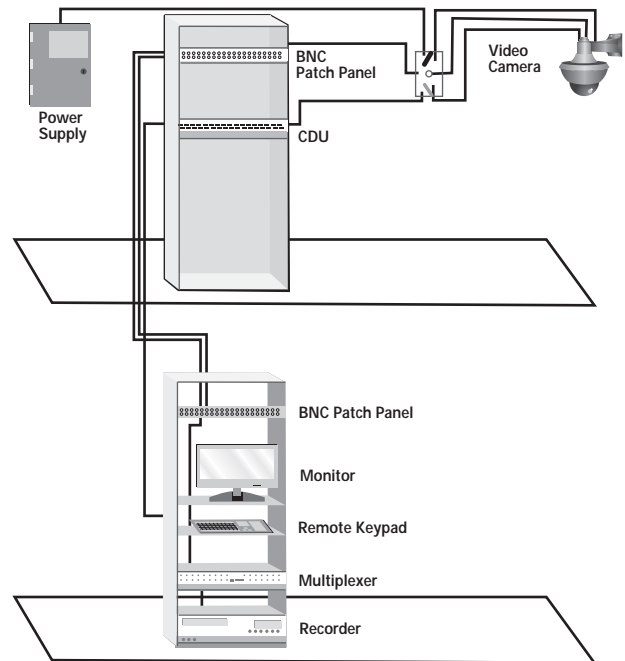

CCTV RG 59 and RG 11 Ratings

Cable Solution	Description
C8029	RG 6 + 18/2 Unshielded CATV/CM
C8031	RG 6/U SBC/95% + 18/2 Unshielded Pair CMP Plenum
495035	RG 6/U 18 AWG SBC 95% BC CMP Plenum
395058	RG 11 SBC/95% BC Braid CM
495015	RG 11 SBC/95% BC Braid CMP Plenum
C1103	RG 59 BC/95% BC Braid CATV/CM
C1142	RG 59 SBC/95% BC Braid CATV/CM
C8025	RG 59/U STR (7/30) BC/95% + 22/2 SH Pair CCTV/CM
C8027	RG 59 + 18/2 Shielded CATV/CM
C8028	RG 59 + 18/2 Unshielded CATV/CM
C8030	RG 59/U SBC/95% + 18/2 Unshielded Pair CCTV Plenum
495028	RG 59 SBC/95% BC Braid CMP Plenum

Component Video/RGB

Cable Solution	Description
253VT9C5	25/3 SBC/Foil/95% TC Braid CMR
255VT9C5	25/5 SBC/Foil/95% TC Braid CMR
256VT9C5	25/6 SBC/Foil/95% TC Braid CMR
265SVT9P	26/5 STC/Foil/95% TC Spiral Serve CL2P