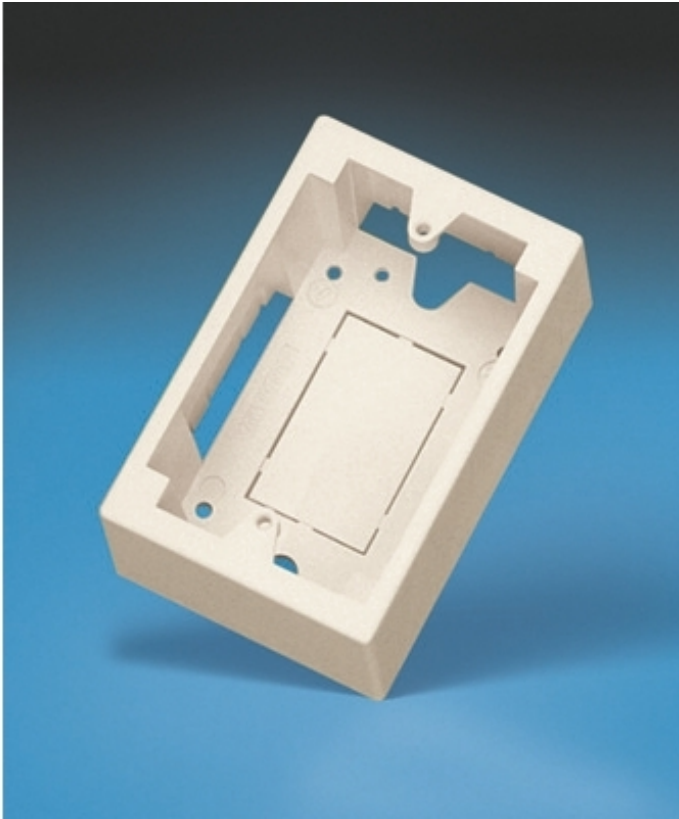

## Surface Mount Box (single gang), 2" deep, Fog White - OR-40300185

Ortronics Single Gang Surface Mount Boxes support single gang faceplates and can mount directly onto recessed electrical boxes.

### FEATURES

- Versatile surface box design
- Accepts all Ortronics single gang plates
- Extra deep design

### BENEFITS

- Mounts to recessed single box or directly to wall
- Supports a large variety of applications
- Improves cable management

### Specifications

Ortronics

OR-40300185

**APP INSTALL INFO**

Mounting Hardware Included: #8-15\*3/4", Pan Head (2 ea)

**DIMENSION INFO**

Height Metric: 119.38 mm

Width Metric: 76.2 mm