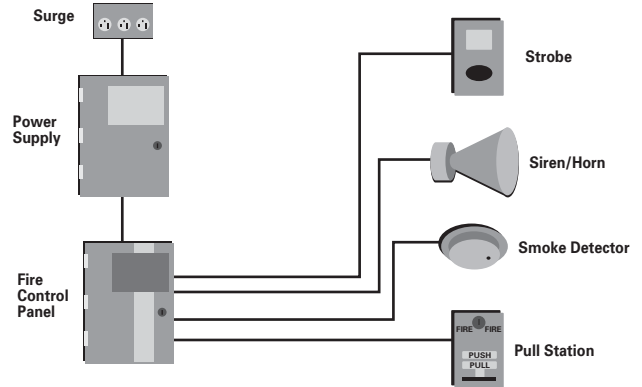

Cable Solution	Description
E1502S	18/2 Conductor Riser FPLR
E1504S	18/4 Conductor Riser FPLR
E1522S	14/2 Conductor Riser FPLR
E1524S	14/4 Conductor Riser FPLR
E2502S	18/2 Conductor Shielded Riser FPLR
E2504S	18/4 Conductor Shielded Riser FPLR
E2532S	14/2 Conductor Shielded Riser FPLR
E2534S	14/4 Conductor Shielded Riser FPLR
E3502S	18/2 Conductor Plenum FPLP
E3504S	18/4 Conductor Plenum FPLP
E3522S	14/2 Conductor Plenum FPLP
E3524S	14/4 Conductor Plenum FPLP

Cable Solution	Description
E3602S	18/2 Conductor Shielded Plenum FPLP
E3604S	18/4 Conductor Shielded Plenum FPLP
E3622S	14/2 Conductor Shielded Plenum FPLP
E3624S	14/4 Conductor Shielded Plenum FPLP
I142SVNTC	14/2 Conductor Shielded PVC VNTC
I142VNTC	14/2 Conductor PVC VNTC
I144SVNTC	14/4 Conductor Shielded PVC VNTC
I144VNTC	14/2 Conductor PVC VNTC