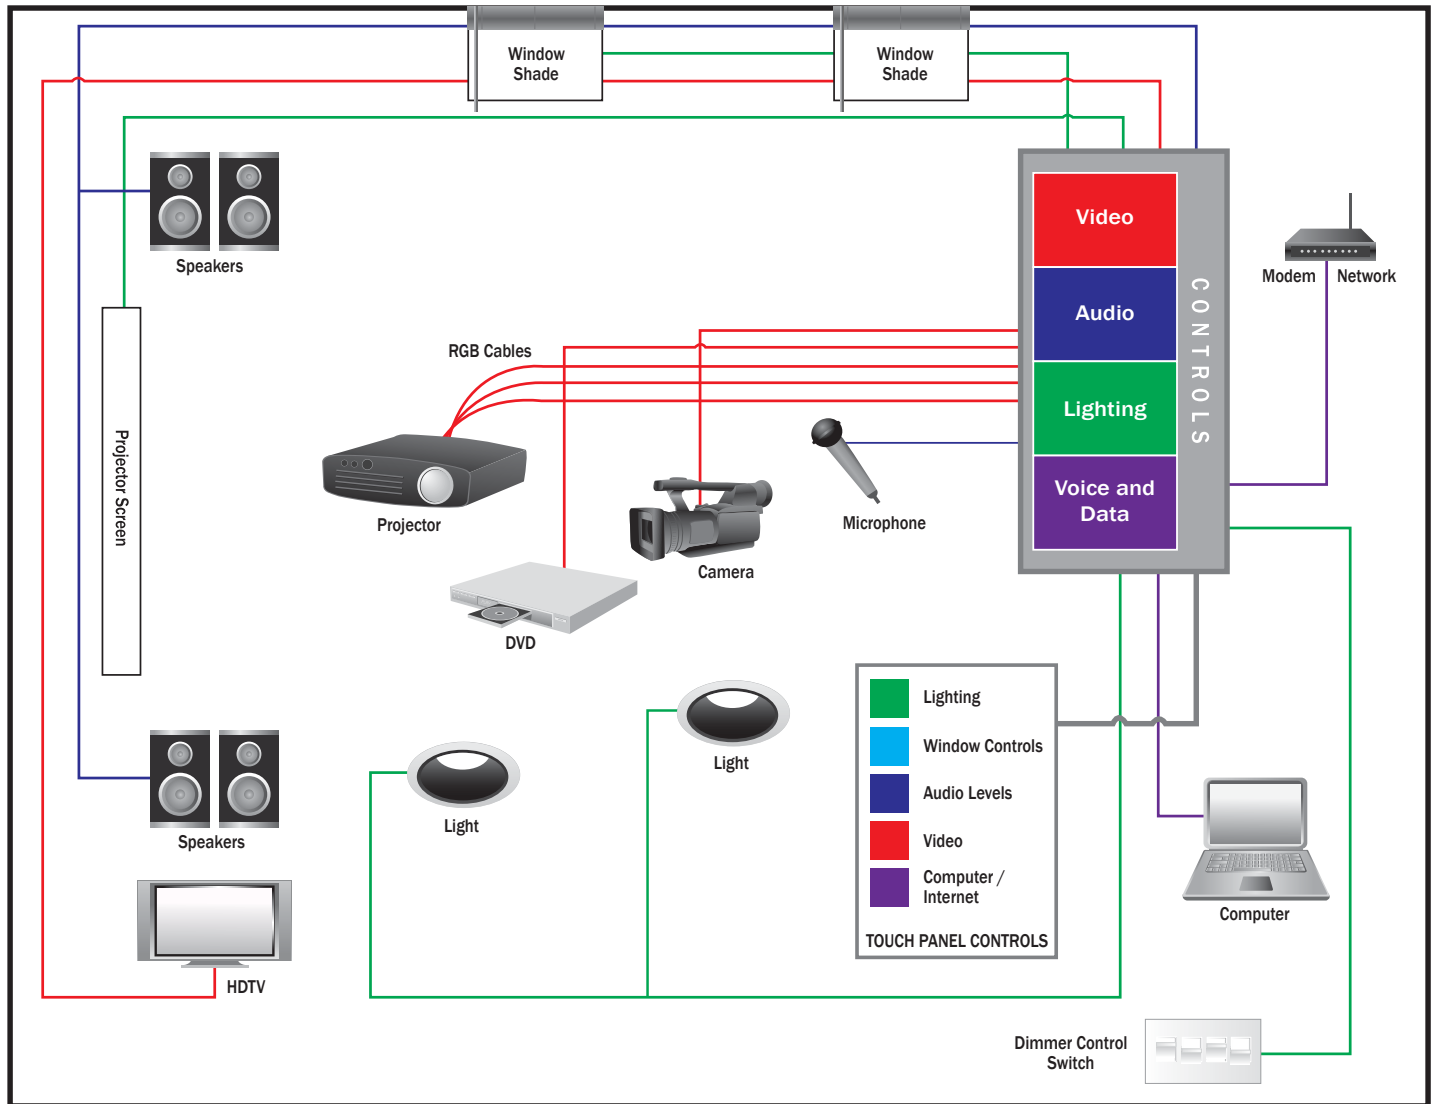

## Sheer Wire™ Lighting Control and Touch Panel Systems

Cable Solution	Description
1618SVA1	18/4 16/30 BC 20 AWG 10/30 + 16/1 PR 26/30 BC (UL) CL3R
1822AXL0	22/1PR 7/30 + 18/2 7/26 (UL) CL3R FT-4
1822CCD8	Touch Panel Composite: 1 Control Element + 2 5e Elements
1822CCT8	Touch Panel Composite: 1 Control Element + 2 5e Elements + 2 RG 6
1822CDC8	22C 5E: (1)18/22CRT-89/04, (1)181VQ6-09, 1181VQ6-00, (2) Cat 5e
1822CRT8	Comp 4C 2E: 22/1PR 7/30 BC 24 AWG 7/32 TC Drain + 1/2C 7/26 BC (UL) CL3R
1822KYP1	Comp 4C 2E: 18/2C 16/30 BC + 22/1PR 7/30 BC Shielded
182LUTDS	18/2 7/26 BC PVC NYLON (UL) TC for Lutron Dimmer & Switch
184LUTDS	18/4 7/26 BC PVC Nylon O/A AM SHLD 20 AWG 7/36 TC Drain PVC
222LUTDS	22/2 7/30 BC PVC O/A AM SHLD 24 AWG 7/32 TC Drain PVC
164LTCH0	16/4 65/34 BC .012" PVC Lite Touch
224SLTCH	22/4 7/30 BC .015 PVC, O/A AM SHLD, 24 7/32 TC Drain/A 0.35 PVC Lite Touch
EF24C0021000	24/2 Conductor Shielded Low Cap Type CMP

### Applications:

Lighting Controls  
 Window Controls  
 Audio Level Controls  
 Video Controls  
 Computer/Internet Controls