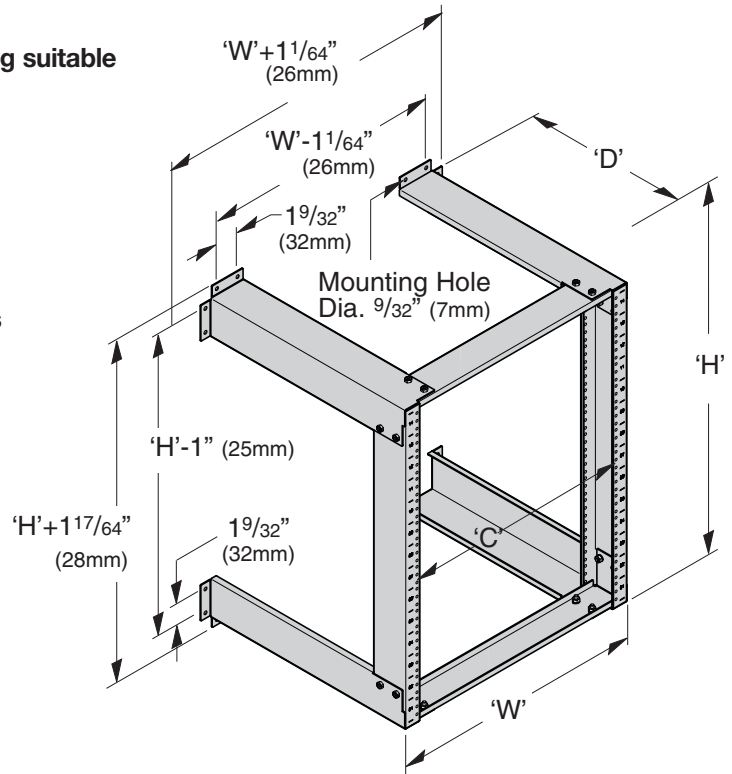

Wall-Mounted Network Equipment Rack Heavy Duty, 19" Panel Mount

- Rated for 350 lb. (159kg) load capacity (assuming suitable mounting surface)
- Double sided universal ($\frac{5}{8}$ " (16mm), $\frac{5}{8}$ " (16mm), $\frac{1}{2}$ " (13mm)) mounting spacing.
- #12-24 panel mounting holes.
- Conformance to EIA/ECA-310-E.
- 19" (482mm) width (other sizes are available upon request)
- 25" (635mm), 39" (990mm) and 74" (1879mm) heights
- 18" (457mm), 24" (609mm) and 30" (762mm) depths
- Permanently stamped rack mount unit (RMU) markings included.
- Packaged unassembled in protective carton suitable for parcel shipment.
- Installs in about fifteen (15) minutes using standard hand tools.
- Material: 6061-T6 aluminum alloy uprights and steel extension brackets
- Finish ___: Brushed (AL)
Telco Gray Powder Coat (TG) or Flat Black Powder Coat (FB)
Other finishes are available upon request