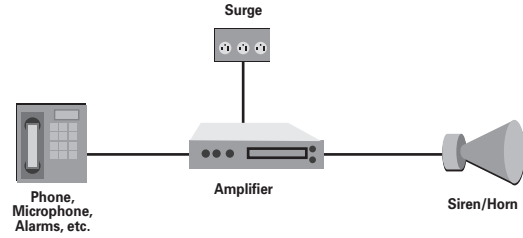

### Applications:

Intercoms  
PA Systems  
Sound Systems  
Emergency Phones  
Speakers  
Burglar Alarms  
Home Theater

Cable Solution	Description
E1002S	22/2 Conductor Riser
E1004S	22/4 Conductor Riser
C4408	22/2 Solid Conductor CMR/CMX
C4408ST	22/2 Stranded Conductor CMR/CMX
C4412	22/4 Solid Conductor Solid CMR/CMX
C4412ST	22/4 Stranded Conductor CMR/CMX
C4408.84.XX	22/2 Solid Conductor CM/CMX*
C4408ST.84.XX	22/2 Stranded Conductor CM/CMX*
C4412.84.XX	22/4 Solid Conductor CM/CMX*
C4412ST.84.XX	22/4 Stranded Conductor CM/CMX*
E1006S	22/6 Conductor Riser
E1008S	22/8 Conductor Riser
E1032S	18/2 Conductor Riser
E1034S	18/4 Conductor Riser
E1042S	16/2 Conductor Riser
E1044S	16/4 Conductor Riser
E1052S	14/2 Conductor Riser
E1054S	14/4 Conductor Riser
E1062S	12/2 Conductor Riser
E1064S	12/4 Conductor Riser
SSUB162	16/2 Stranded Conductor, High Resolution, Direct Burial CM/CL3
SSUB164	16/4 Stranded Conductor, High Resolution, Direct Burial CM/CL3
SSUB142	14/2 Stranded Conductor, High Resolution, Direct Burial CL3
SSUB144	14/4 Stranded Conductor, High Resolution, Direct Burial CL3
SSPUB162	16/2 Stranded Conductor, High Resolution OFC, Direct Burial CM
SSPUB164	16/4 Stranded Conductor, High Resolution OFC, Direct Burial CM
SSPUB142	14/2 Stranded Conductor, High Resolution OFC, Direct Burial CL3/PLTC
SSPUB144	14/4 Stranded Conductor, High Resolution OFC, Direct Burial CL3/PLTC