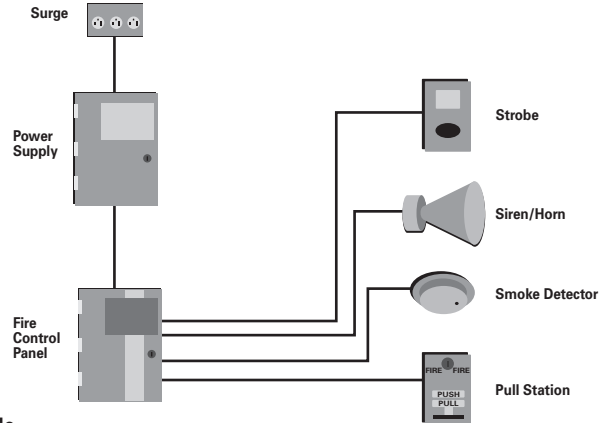

Cable Solution	Description
E1502S	18/2 Conductor Riser FPLR
E1504S	18/4 Conductor Riser FPLR
E1522S	14/2 Conductor Riser FPLR
E1524S	14/4 Conductor Riser FPLR
E2502S	18/2 Conductor Shielded Riser FPLR
E2504S	18/4 Conductor Shielded Riser FPLR
E2532S	14/2 Conductor Shielded Riser FPLR
E2534S	14/4 Conductor Shielded Riser FPLR
E3502S	18/2 Conductor Plenum FPLP
E3504S	18/4 Conductor Plenum FPLP
E3522S	14/2 Conductor Plenum FPLP
E3524S	14/4 Conductor Plenum FPLP

Cable Solution	Description
E3602S	18/2 Conductor Shielded Plenum FPLP
E3604S	18/4 Conductor Shielded Plenum FPLP
E3622S	14/2 Conductor Shielded Plenum FPLP
E3624S	14/4 Conductor Shielded Plenum FPLP