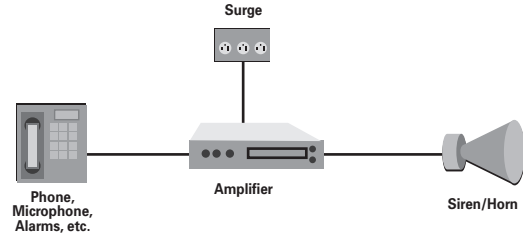

Carol® Brand Alarm & Security Solutions

Home Theater and Burglar Alarms

Applications:

Intercoms
PA Systems
Sound Systems
Emergency Phones
Speakers
Burglar Alarms
Home Theater

Cable Solution	Description
E1002S	22/2 Conductor Riser
E1004S	22/4 Conductor Riser
C4408	22/2 Solid Conductor CMR/CMX
C4408ST	22/2 Stranded Conductor CMR/CMX
C4412	22/4 Solid Conductor Solid CMR/CMX
C4412ST	22/4 Stranded Conductor CMR/CMX
C4408.84.XX	22/2 Solid Conductor CM/CMX*
C4408ST.84.XX	22/2 Stranded Conductor CM/CMX*
C4412.84.XX	22/4 Solid Conductor CM/CMX*
C4412ST.84.XX	22/4 Stranded Conductor CM/CMX*
E1006S	22/6 Conductor Riser
E1008S	22/8 Conductor Riser
E1032S	18/2 Conductor Riser
E1034S	18/4 Conductor Riser
E1042S	16/2 Conductor Riser
E1044S	16/4 Conductor Riser
E1052S	14/2 Conductor Riser
E1054S	14/4 Conductor Riser
E1062S	12/2 Conductor Riser
E1064S	12/4 Conductor Riser
SSUB162	16/2 Stranded Conductor, High Resolution, Direct Burial CM/CL3
SSUB164	16/4 Stranded Conductor, High Resolution, Direct Burial CM/CL3
SSUB142	14/2 Stranded Conductor, High Resolution, Direct Burial CL3
SSUB144	14/4 Stranded Conductor, High Resolution, Direct Burial CL3
SSPUB162	16/2 Stranded Conductor, High Resolution OFC, Direct Burial CM
SSPUB164	16/4 Stranded Conductor, High Resolution OFC, Direct Burial CM
SSPUB142	14/2 Stranded Conductor, High Resolution OFC, Direct Burial CL3/PLTC
SSPUB144	14/4 Stranded Conductor, High Resolution OFC, Direct Burial CL3/PLTC