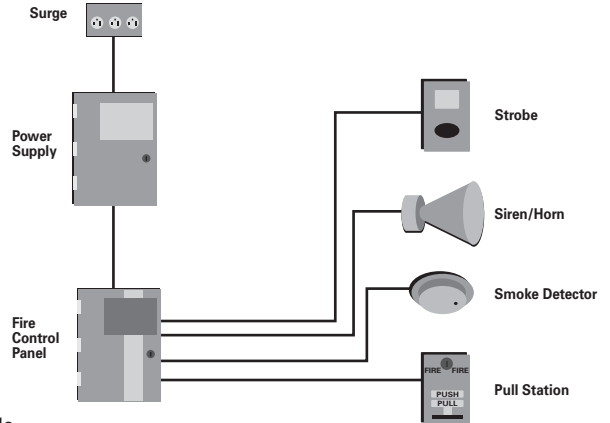

Cable Solution	Description
E1502S	18/2 Conductor Riser FPLR
E1504S	18/4 Conductor Riser FPLR
E1522S	14/2 Conductor Riser FPLR
E1524S	14/4 Conductor Riser FPLR
E2502S	18/2 Conductor Shielded Riser FPLR
E2504S	18/4 Conductor Shielded Riser FPLR
E2532S	14/2 Conductor Shielded Riser FPLR
E2534S	14/4 Conductor Shielded Riser FPLR
E3502S	18/2 Conductor Plenum FPLP
E3504S	18/4 Conductor Plenum FPLP
E3522S	14/2 Conductor Plenum FPLP
E3524S	14/4 Conductor Plenum FPLP

Cable Solution	Description
E3602S	18/2 Conductor Shielded Plenum FPLP
E3604S	18/4 Conductor Shielded Plenum FPLP
E3622S	14/2 Conductor Shielded Plenum FPLP
E3624S	14/4 Conductor Shielded Plenum FPLP