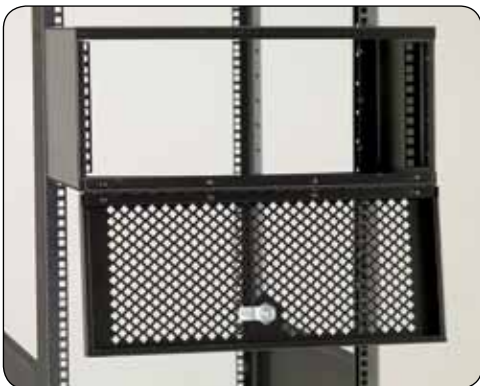

To help reduce your cost while maintaining security, consider Cooper B-Line Rack Security Doors, Patch Panel Protectors and Server Boots for your next data center project.

- **Security:** Hardware attaches inside the enclosure and is not accessible when door is locked.
- **Easy Access Control:** Access requires only the key, eliminating the need for special equipment or passwords and access codes.
- **Visibility:** Mesh doors provide equipment visibility.
- **Retrofit:** These products can be installed on racks and cabinets with existing equipment.
- **Bend Radius Protection:** Patch Panel Protectors come with special drop outs to protect cable bend radius.

Small Server Boots

Server Boots with Extension Rails

Large Server Boots

Patch Panel Protectors

Rack Security Doors

Cooper B-Line Rack Security Doors are designed for field installation on existing racks with no need to shut off current equipment.

Features:

- Provides security for 84" racks
- For use on two post non-welded racks
- Available with acrylic or perforated steel doors
- Part Number includes:
 - One (1) door assembly
 - Two (2) inner slides
 - Eight (8) 10-32 flange nuts
 - Eight (8) 10-32 carriage bolts
 - Two (2) keys
- Keys are keyed alike
- Inner slide allows for depth adjustment from $\frac{5}{14}$ " - $9\frac{1}{4}$ "
- Finish: flat black powder coat

- Limits access server
- Designed for shallow equipment that does not extend in front of the rack
- Suitable for DVR applications and switches
- Fully enclosed top, bottom, and sides
- All front server attachment hardware is enclosed inside server boot
- Deep enclosure extends out in front of the rack for patching and gear on 5U and 20U sizes
- Keys are keyed alike
- Each includes:
 - One (1) server boot enclosure with lock
 - Two (2) keys
- Finish: flat black powder coat