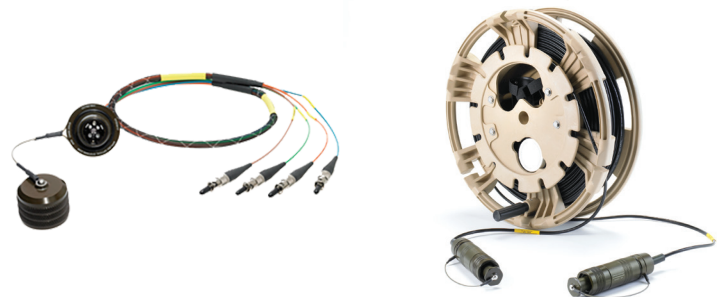

TACTICAL IP68 RATED LC PLUG & RECEPTACLE ASSEMBLIES

DESCRIPTION	OCC PART #
ASSY, 2CH L-JACK PLUG PLUG, MILTAC SM DIST CABLE, 50FT	OCA-1022982LJ-0050F
ASSY, 2CH L-JACK PLUG PLUG, MILTAC SM DIST CABLE, 100FT	OCA-1022982LJ-0100F
ASSY, 2CH L-JACK PLUG PLUG, MILTAC SM DIST CABLE, (300FT, 1000FT, 1500FT)	OCA-1022982LJ-XXXXF
L-JACK RECEPTACLES	OCC PART #
RECEPTACLE, FLANGE-MOUNT, DUST CAP, SM BLUE	RLRD121LC02B
RECEPTACLE, FLANGE-MOUNT, DUST CAP, SM GREEN	RLRD121LC02E

**SC, ST, & FC Also Available On Receptacles. Black Anodize Is Standard Plating.

TACTICAL HERMAPHRODITIC PLUG & RECEPTACLE CABLE ASSEMBLIES

DESCRIPTION	OCC PART #
ASSY, 2CH MHCT2 PLUG PLUG, MILTAC SM DIST CABLE (300FT, 1000FT, 1500FT)	OCA-1022984-XXXXF
ASSY, 4CH MHCT2 PLUG PLUG, MILTAC SM DIST CABLE (300FT, 1000FT, 1500FT)	OCA-1022986-XXXXF
ASSY, 8CH MHCT2 PLUG PLUG, MILTAC SM DIST CABLE (300FT, 1000FT, 1500FT)	OCA-1022988-XXXXF
ASSY, 12CH EZ MATE PLUG PLUG, MILTAC SM DIST CABLE (300FT, 1000FT, 1500FT)	OCA-1022990-XXXXF

*Assemblies 100ft and Above on Shipping or Mars Deployable Reel, Additional Lengths Available. Environmentally Sealed.

DESCRIPTION	OCC PART #
ASSY, 2CH MHCT2 JAM NUT RECEPTACLE TO LC, SM 3M	OCA-1022984R-0003M
ASSY, 4CH MHCT2 JAM NUT RECEPTACLE TO LC, SM 3M	OCA-1022986R-0003M
ASSY, 8CH MHCT2 JAM NUT RECEPTACLE TO LC, SM 3M	OCA-1022988R-0003M
ASSY, 12CH EZ MATE JAM NUT RECEPTACLE TO LC, SM 3M	OCA-1022990R-0003M

*SC, ST, & FC Also Available On Receptacles. Black Anodize Is Standard Plating. Environmentally Sealed.

**Other OCC Tactical Assembly Options and Custom Lengths Available. Contact OCC for More Information.