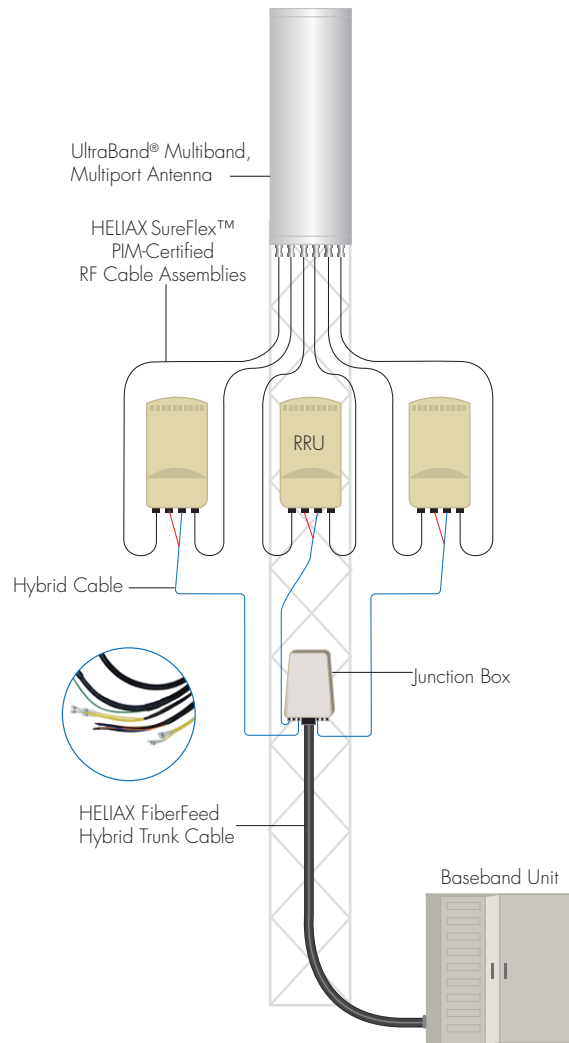

HELIAX® FiberFeed® Hybrid Standard Hybrid Fiber System