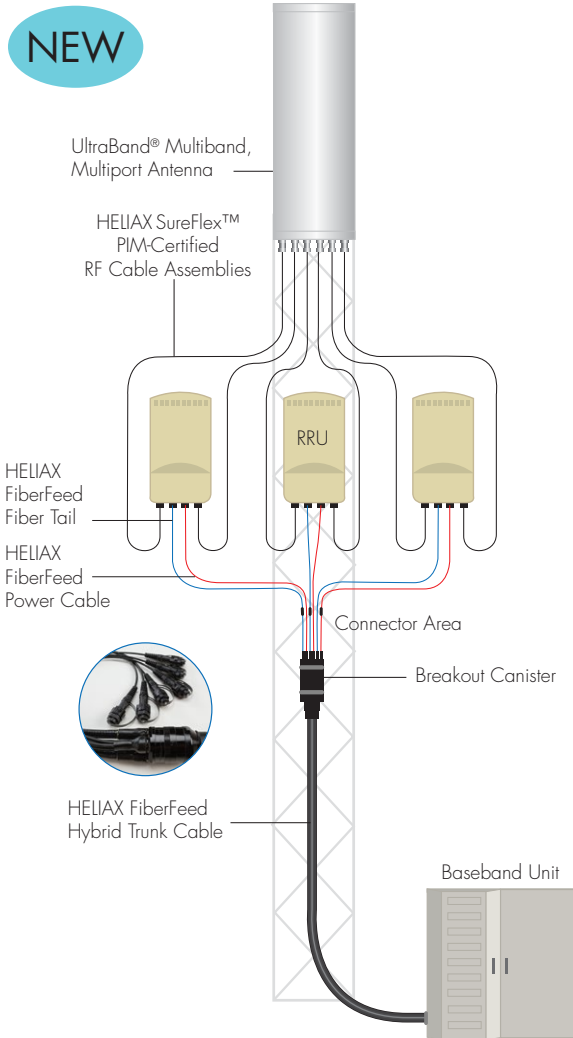

# Fiber to the Antenna Turnkey Solutions

HELIAX® FiberFeed Direct is a leading solution in the FTTA portfolio from CommScope. Other systems include FiberFeed Hybrid and FiberFeed Discrete separate fiber and power components. Turn to CommScope to streamline RRU connectivity, fully unlocking the performance and cost-savings of FTTA architecture.

## HELIAX® FiberFeed® Direct Hybrid Fiber Breakout System